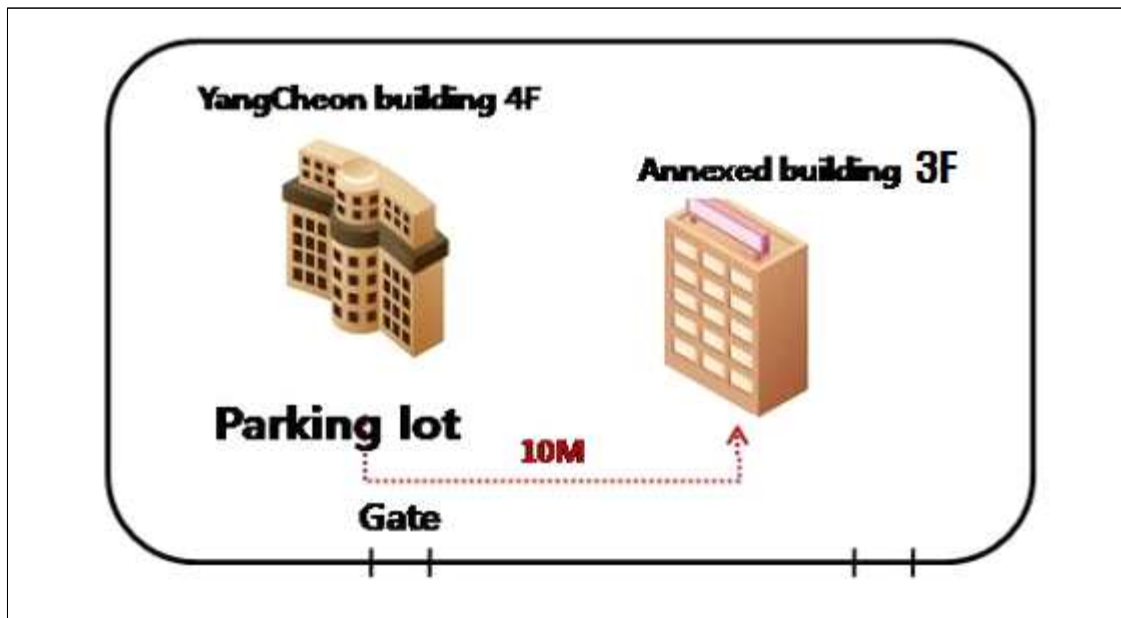

# ANNOUNCEMENT

The Seoul Immigration Refugee Office will be moving.

- Date : June 2, 2014 (Monday)**
- New Location (Next to the current building)**
  - 3F Yangcheon Building Annex,  
93 Mokdong-namro, Yangcheon-gu, Seoul
- Directions**
  - 10 minute walk from Exit 1, Yangcheon-gu Office Station,  
Subway Line 2
- Contact Information**
  - (Tel) 02-2650-6237, (Fax) 02-2650-4556